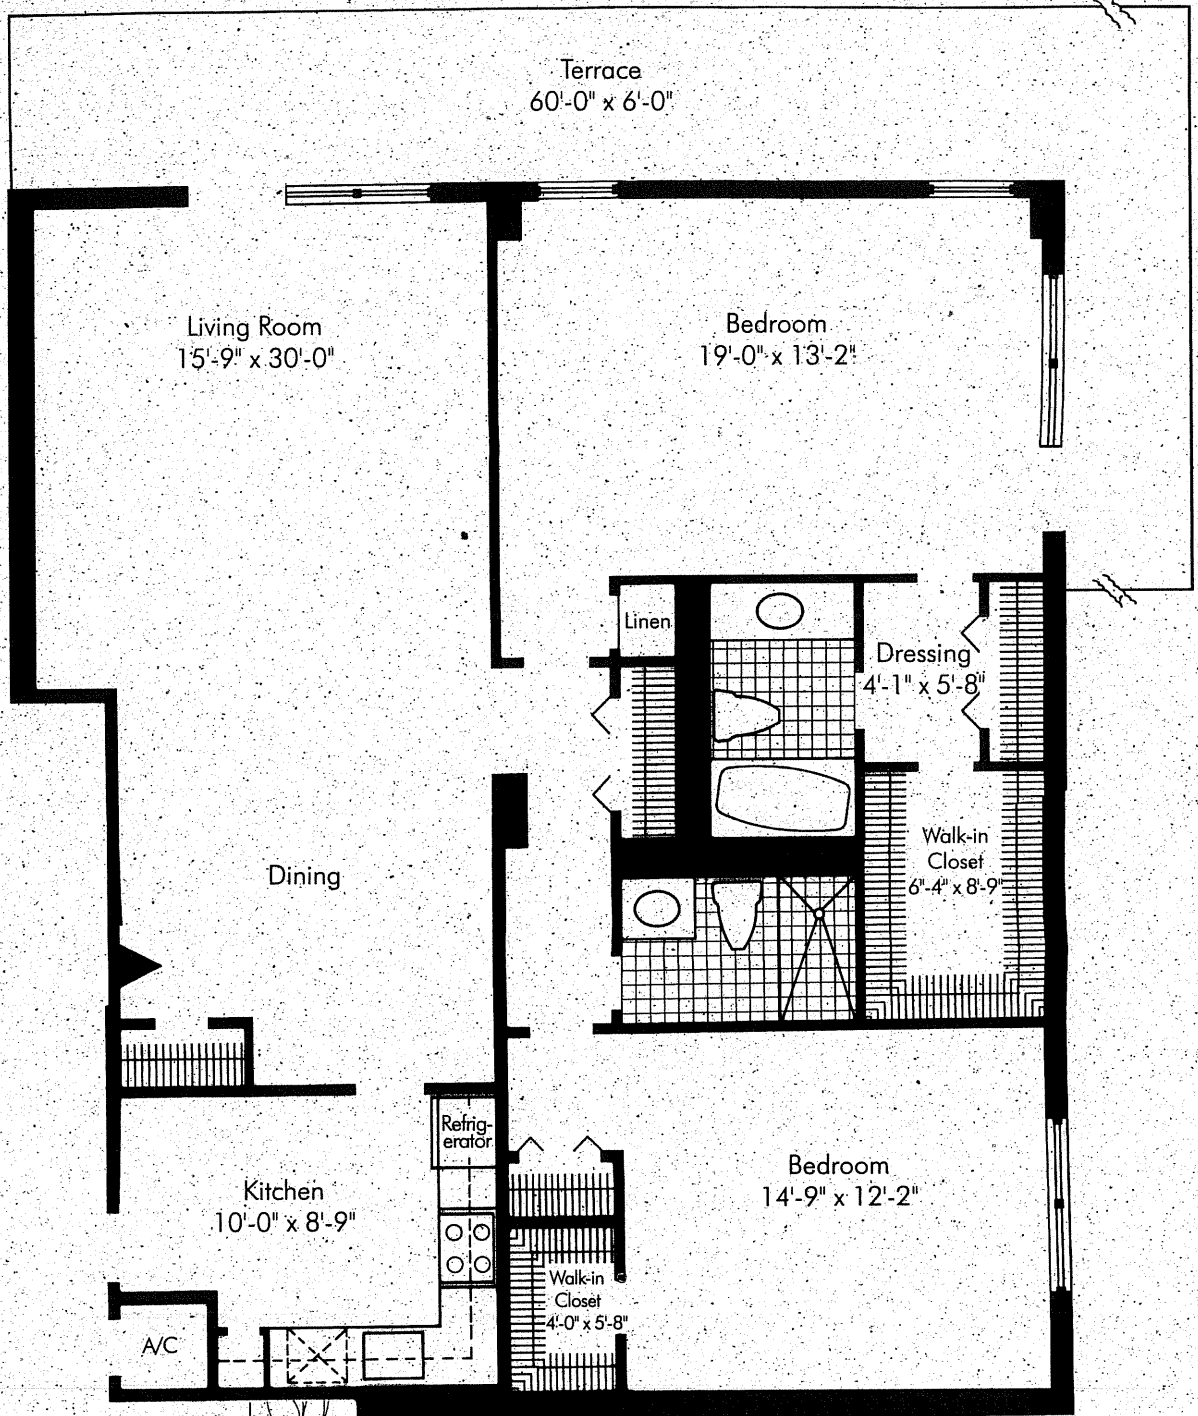

# Deluxe 2 Bedroom/2 Bath/Terrace

## Plan 2

Approximately 1,680 square feet  
(3rd floor has approximately 1,980 square feet)