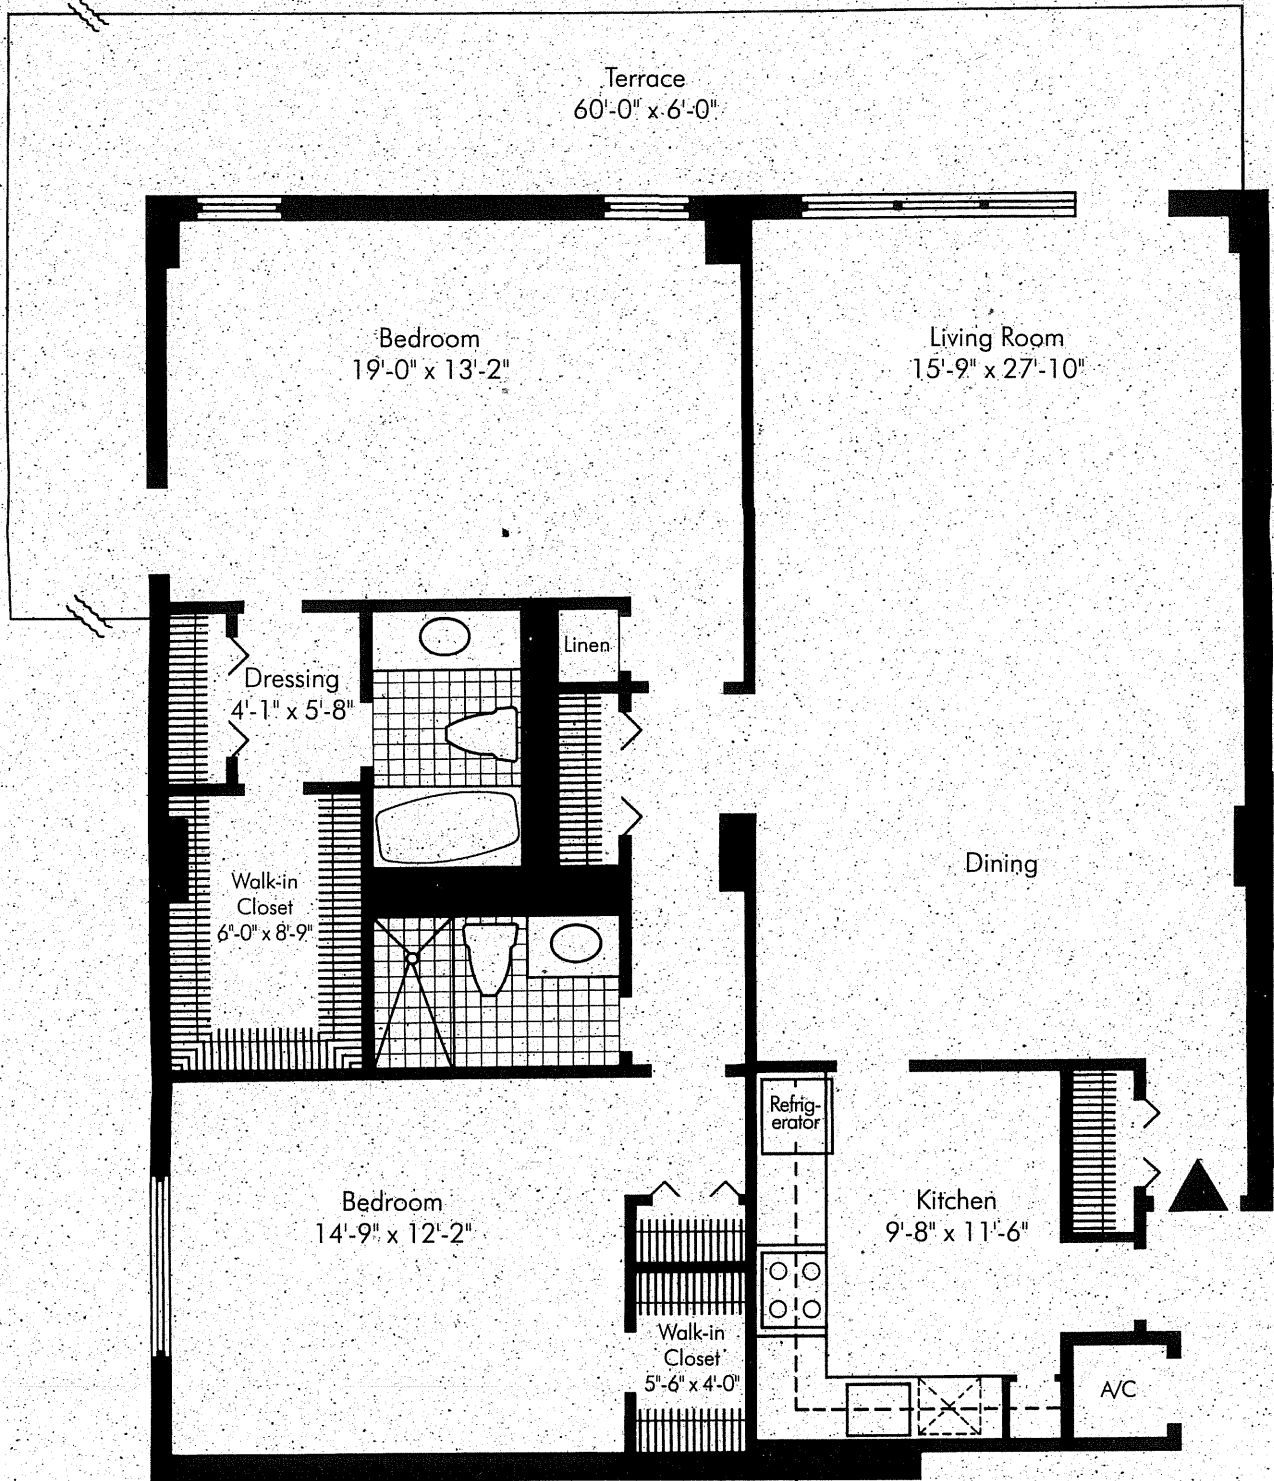

# Deluxe 2 Bedroom/2 Bath/Terrace

Plan 1

Approximately 1,720 square feet