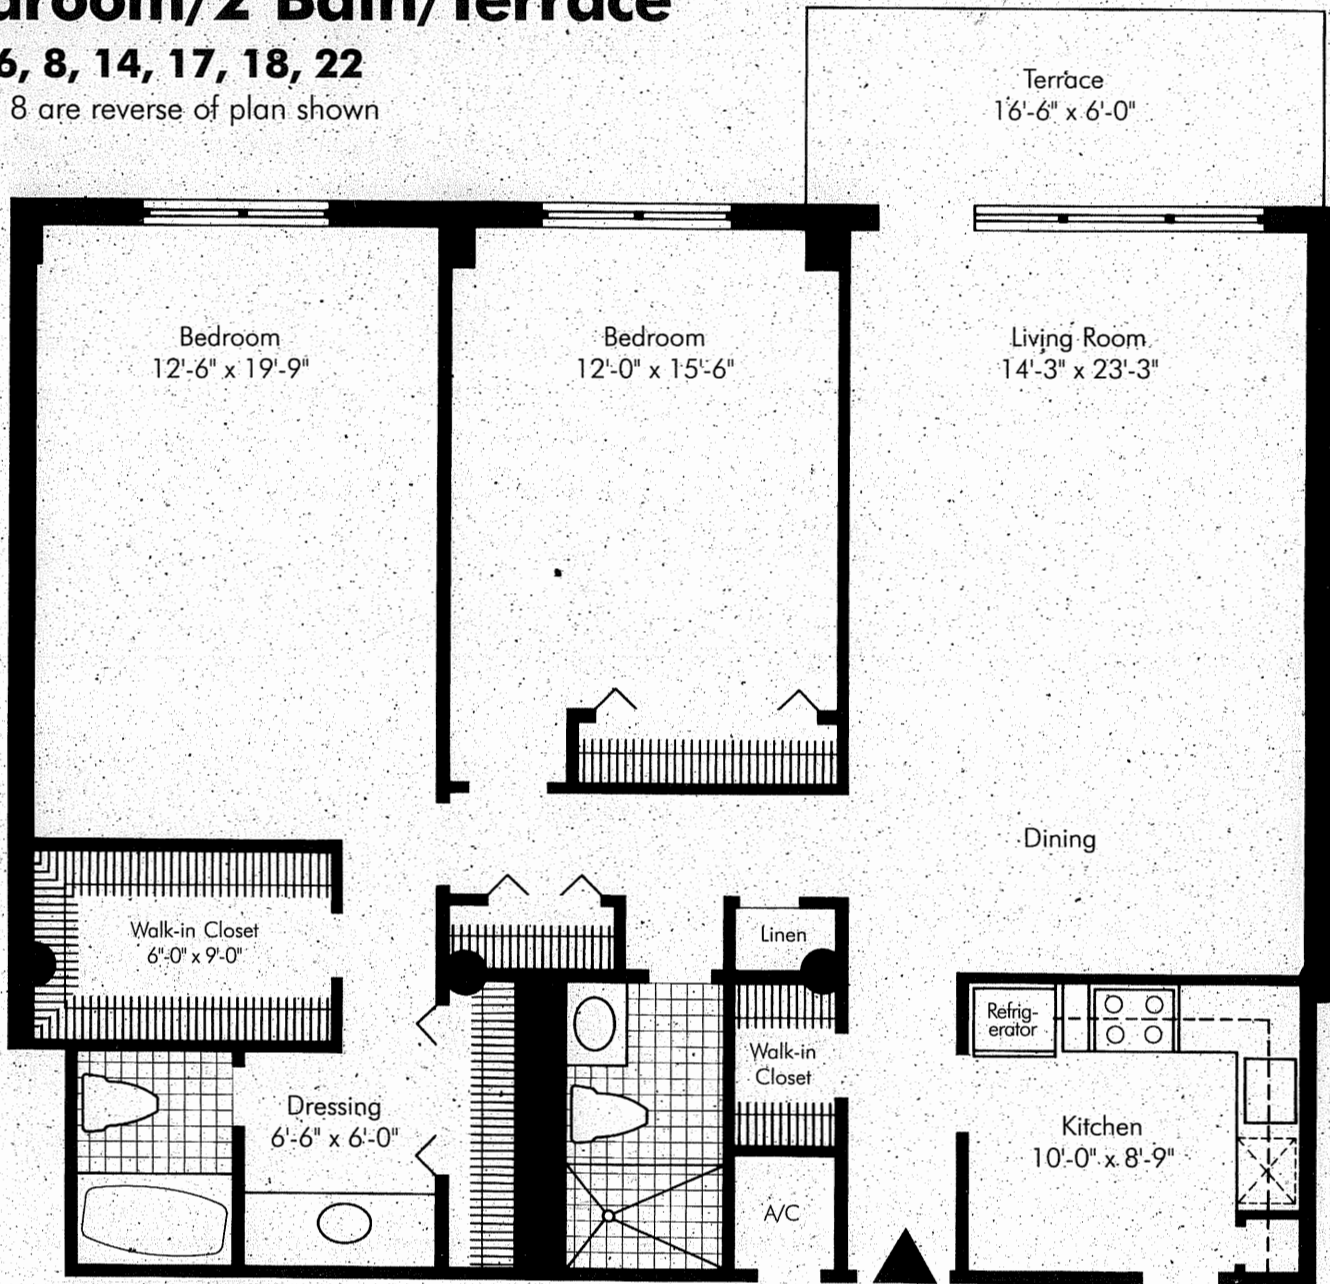

2 Bedroom/2 Bath/Terrace

Plan 4, 6, 8, 14, 17, 18, 22

Plans 4 and 8 are reverse of plan shown

Approximately 1,354 square feet
(Plan 18 has approximately 1,396 square feet)