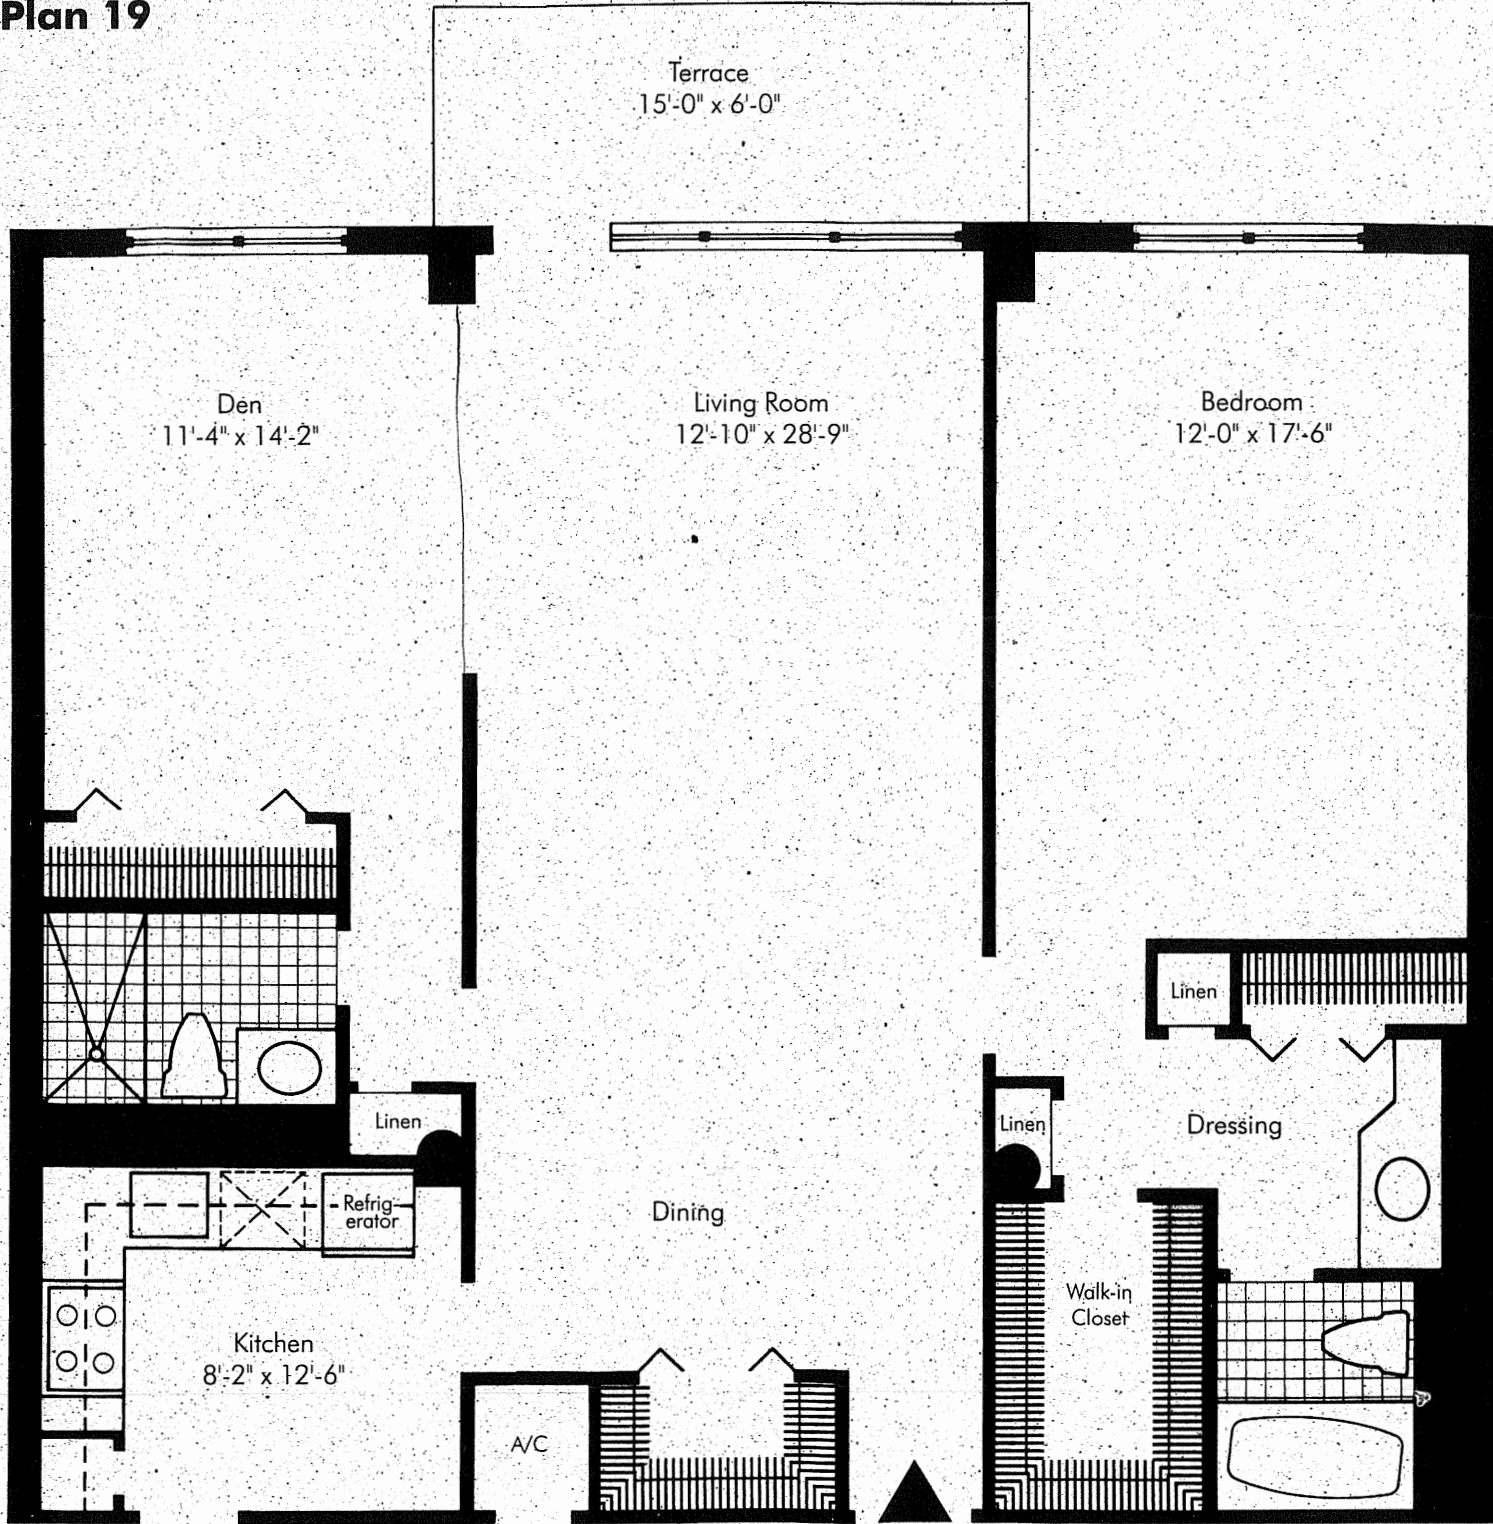

1 Bedroom/2 Bath/Convertible/Terrace

Plan 19

Approximately 1,265 square feet