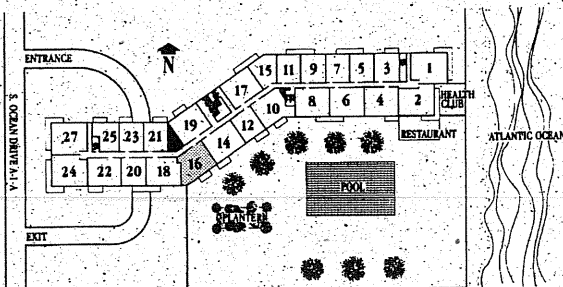

1 Bedroom/2 Bath/Convertible/Terrace

Plan 16

Approximately 1,305 square feet