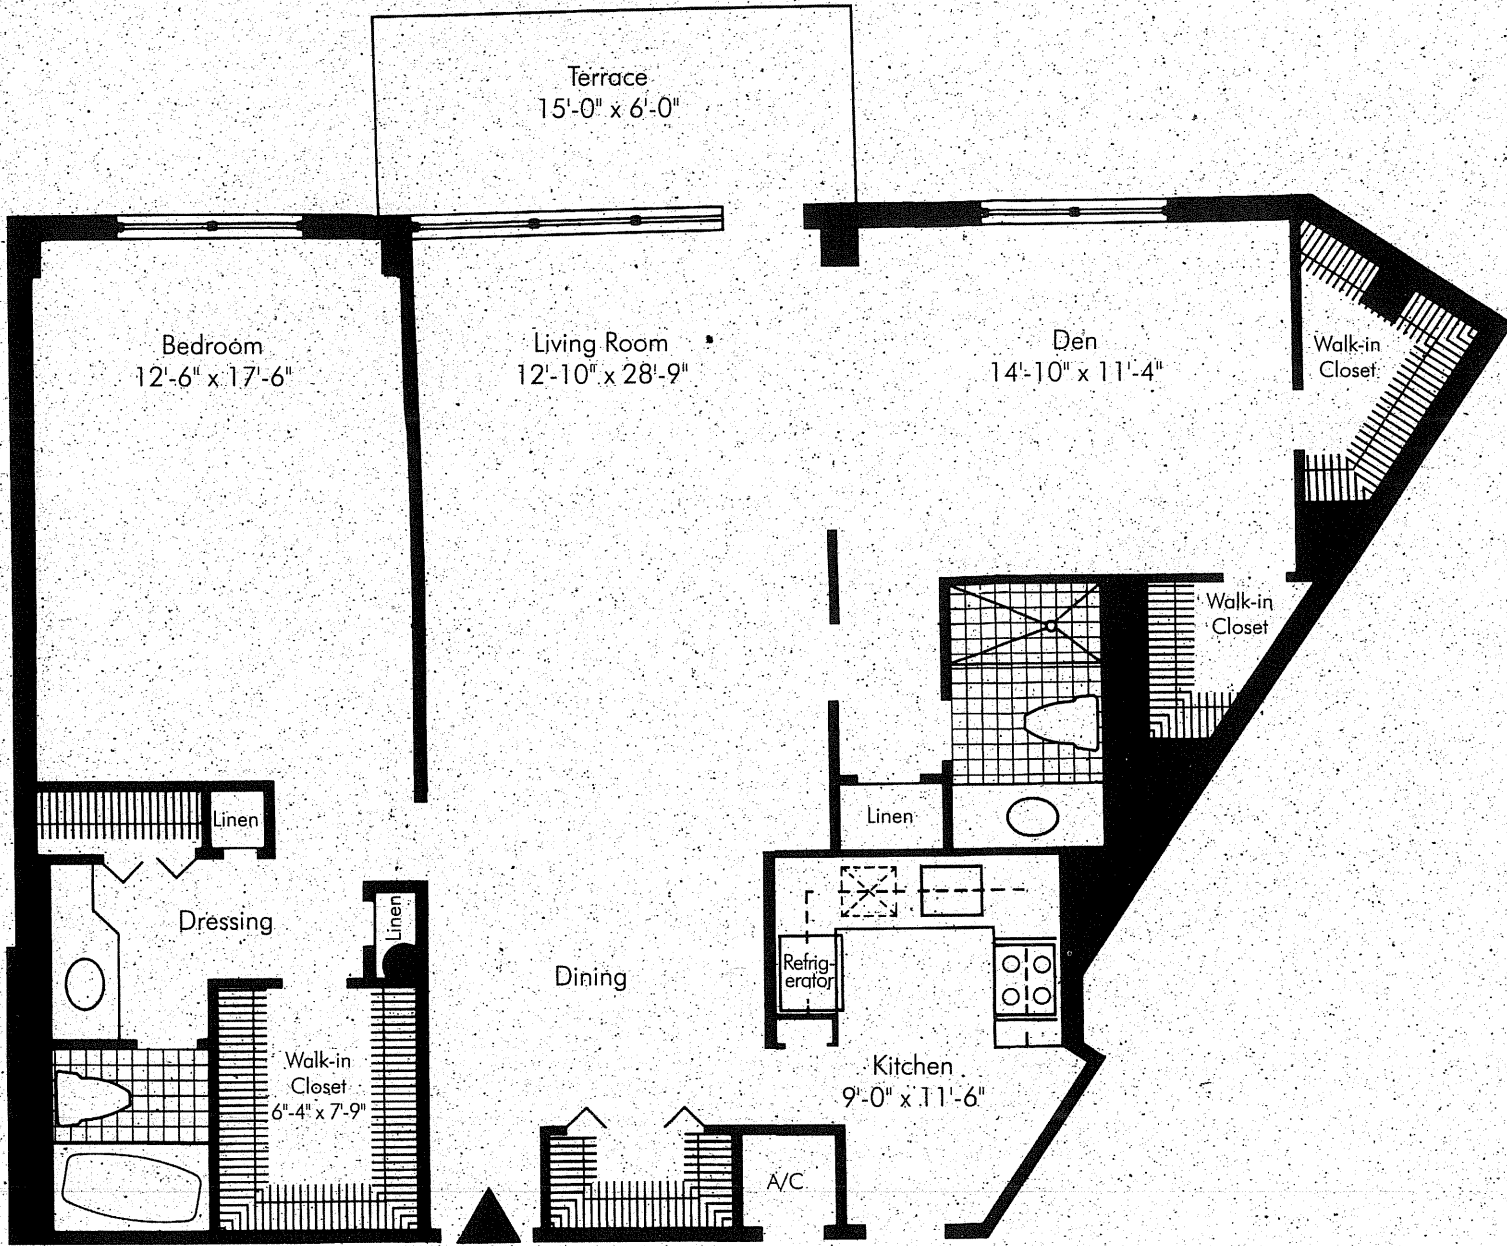

1 Bedroom/2 Bath/Convertible/Terrace

Plan 16

Approximately 1,305 square feet